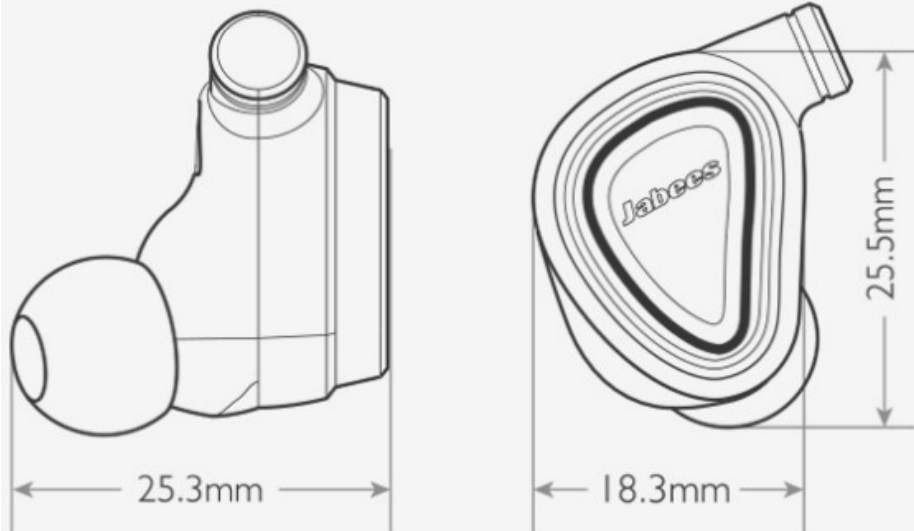

## PRODUCT DIMENSION

WEIGHT : 5.2g

Standby Time

≥ 50 Hrs

Talk Time

≥ 4 Hrs

Music Playback Time

≥ 3 Hrs