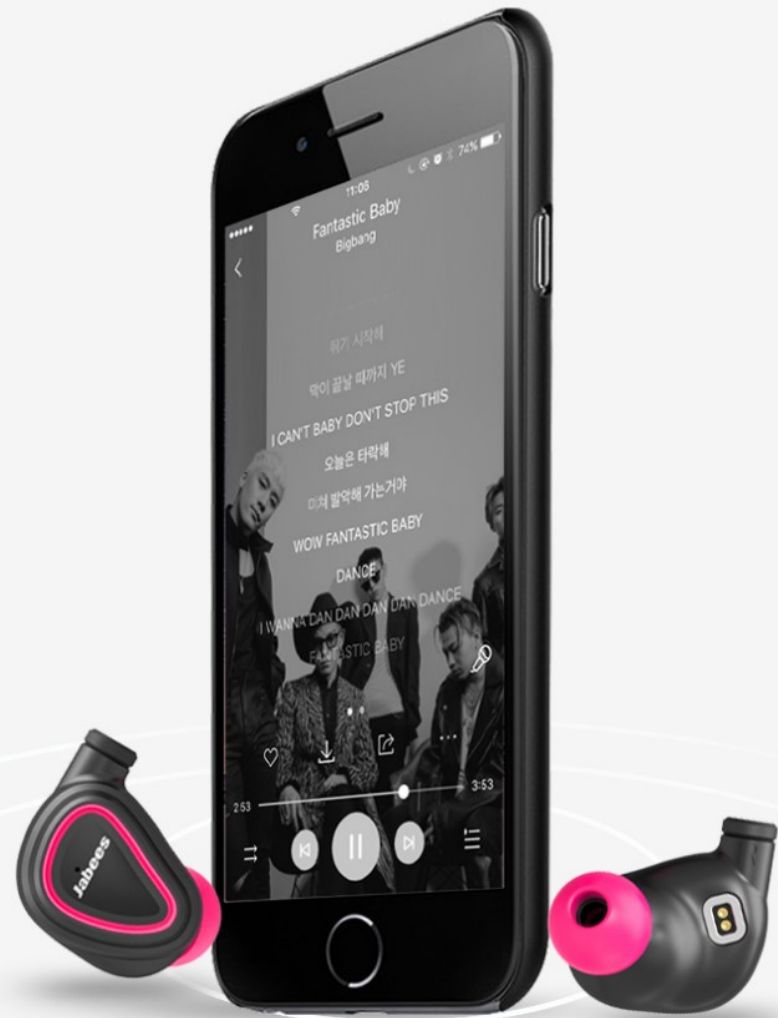

## BLUETOOTH V4.1 TECHNOLOGY

For *Wireless Music & Handsfree*

Left

Right

Shield *by* Jabees

WE LOVE COLORS

Cool Black

Sky Blue