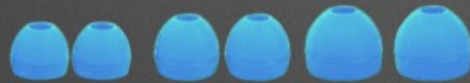

# Shield by Jabees

1 MicroUSB Cable

Shield True Wireless Fitness Earbuds

2 Earhook Caps

2 Removable Earhooks

3 Pairs of Ear Tips Bullet-shape (S,M,L)

3 Pairs of Ear Tips Bowl-shape (S,M,L)

1 Charging Case