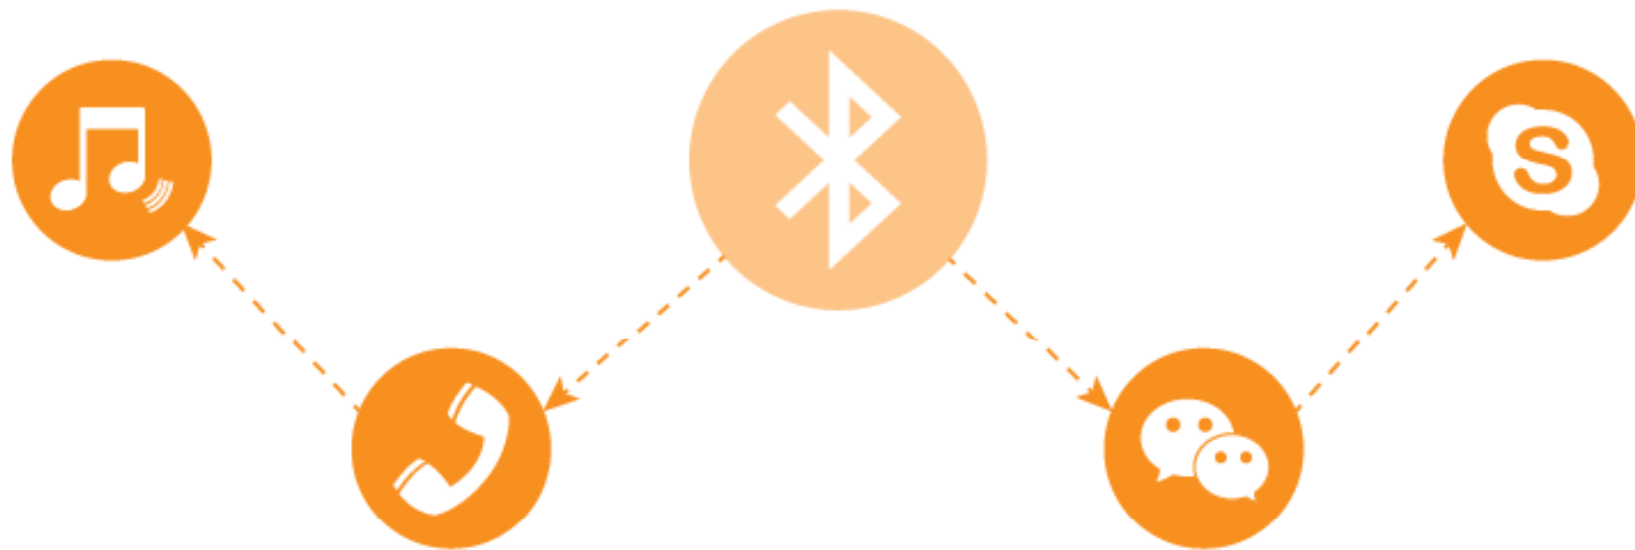

BTwins *by Jabees*

Bluetooth V4.1 Technology for **WIRELESS MUSIC & HANDSFREE**

Music Playback
Up to 3 hrs

Talk Time
Up to 4 hrs

Standby Time
Up to 60 hrs