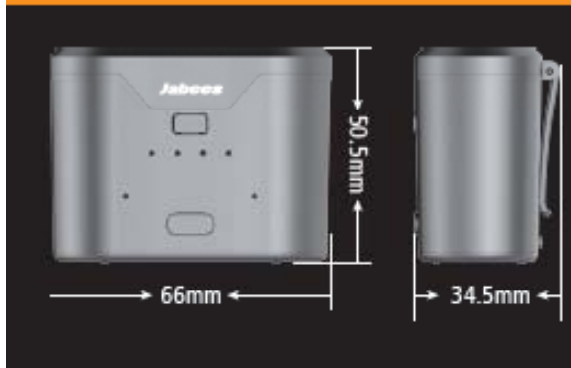

CLEAR

BTwins by Jabees

POWER ON THE GO

Enjoy music anywhere you go with the Power Pouch for storage and charging. This compact portable Power Pouch allows for on-the-go charging and uses a built-in **450mAh** capacity which provides **3 additional charges** for 2 earbuds.

COMPACT